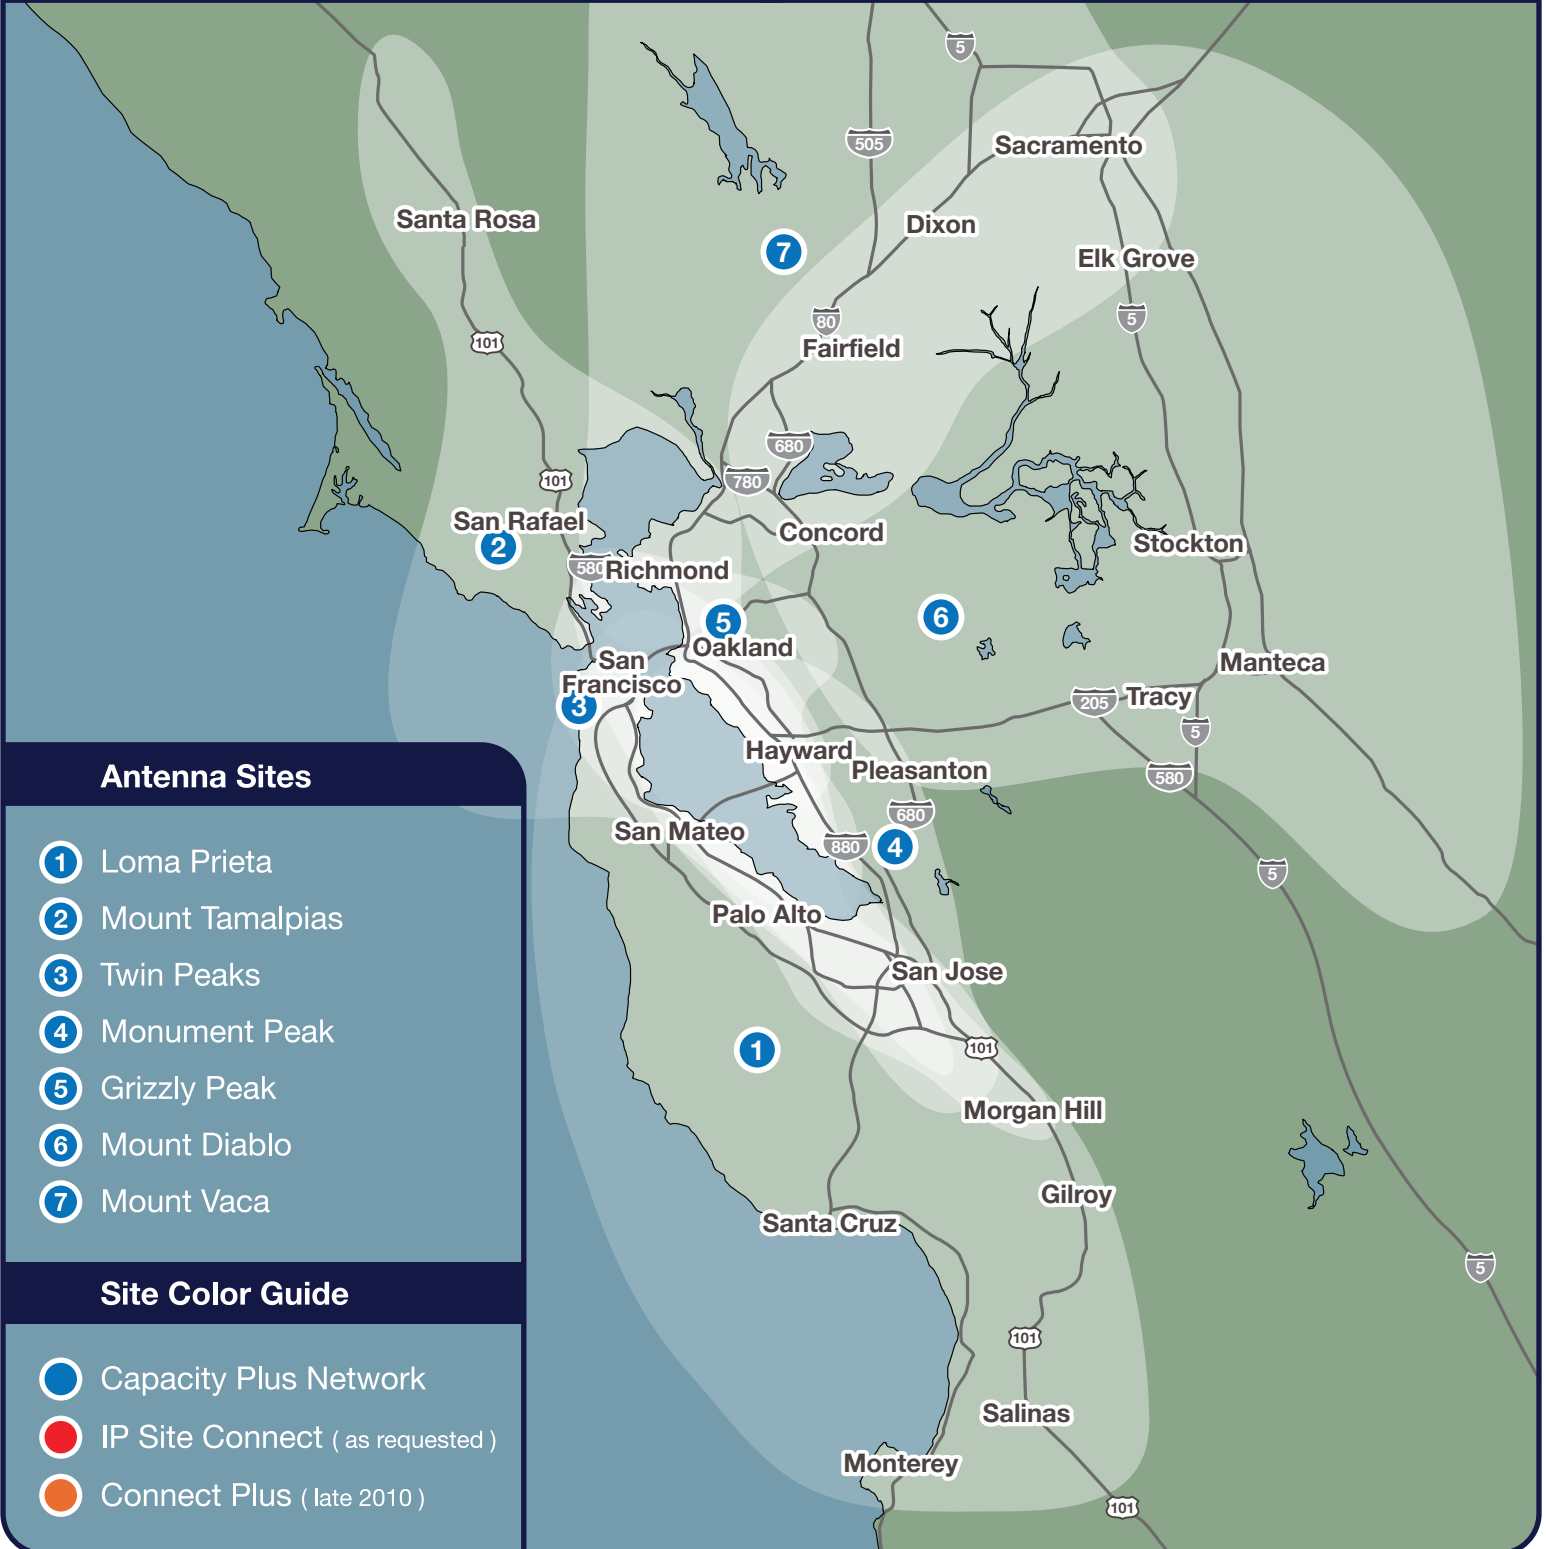

LawNet® is an all digital voice and data two-way radio network offering incredible signal quality and coverage throughout Northern California.

www.LawNet.us.com

LAWNET TOTAL COVERAGE

Antenna Sites

- ① Loma Prieta
- ② Mount Tamalpias
- ③ Twin Peaks
- ④ Monument Peak
- ⑤ Grizzly Peak
- ⑥ Mount Diablo
- ⑦ Mount Vaca

Site Color Guide

- Capacity Plus Network
- IP Site Connect (as requested)
- Connect Plus (late 2010)

Note - Map is approximate service area. Actual service area may vary due to subscriber equipment used, terrain and atmospheric conditions.