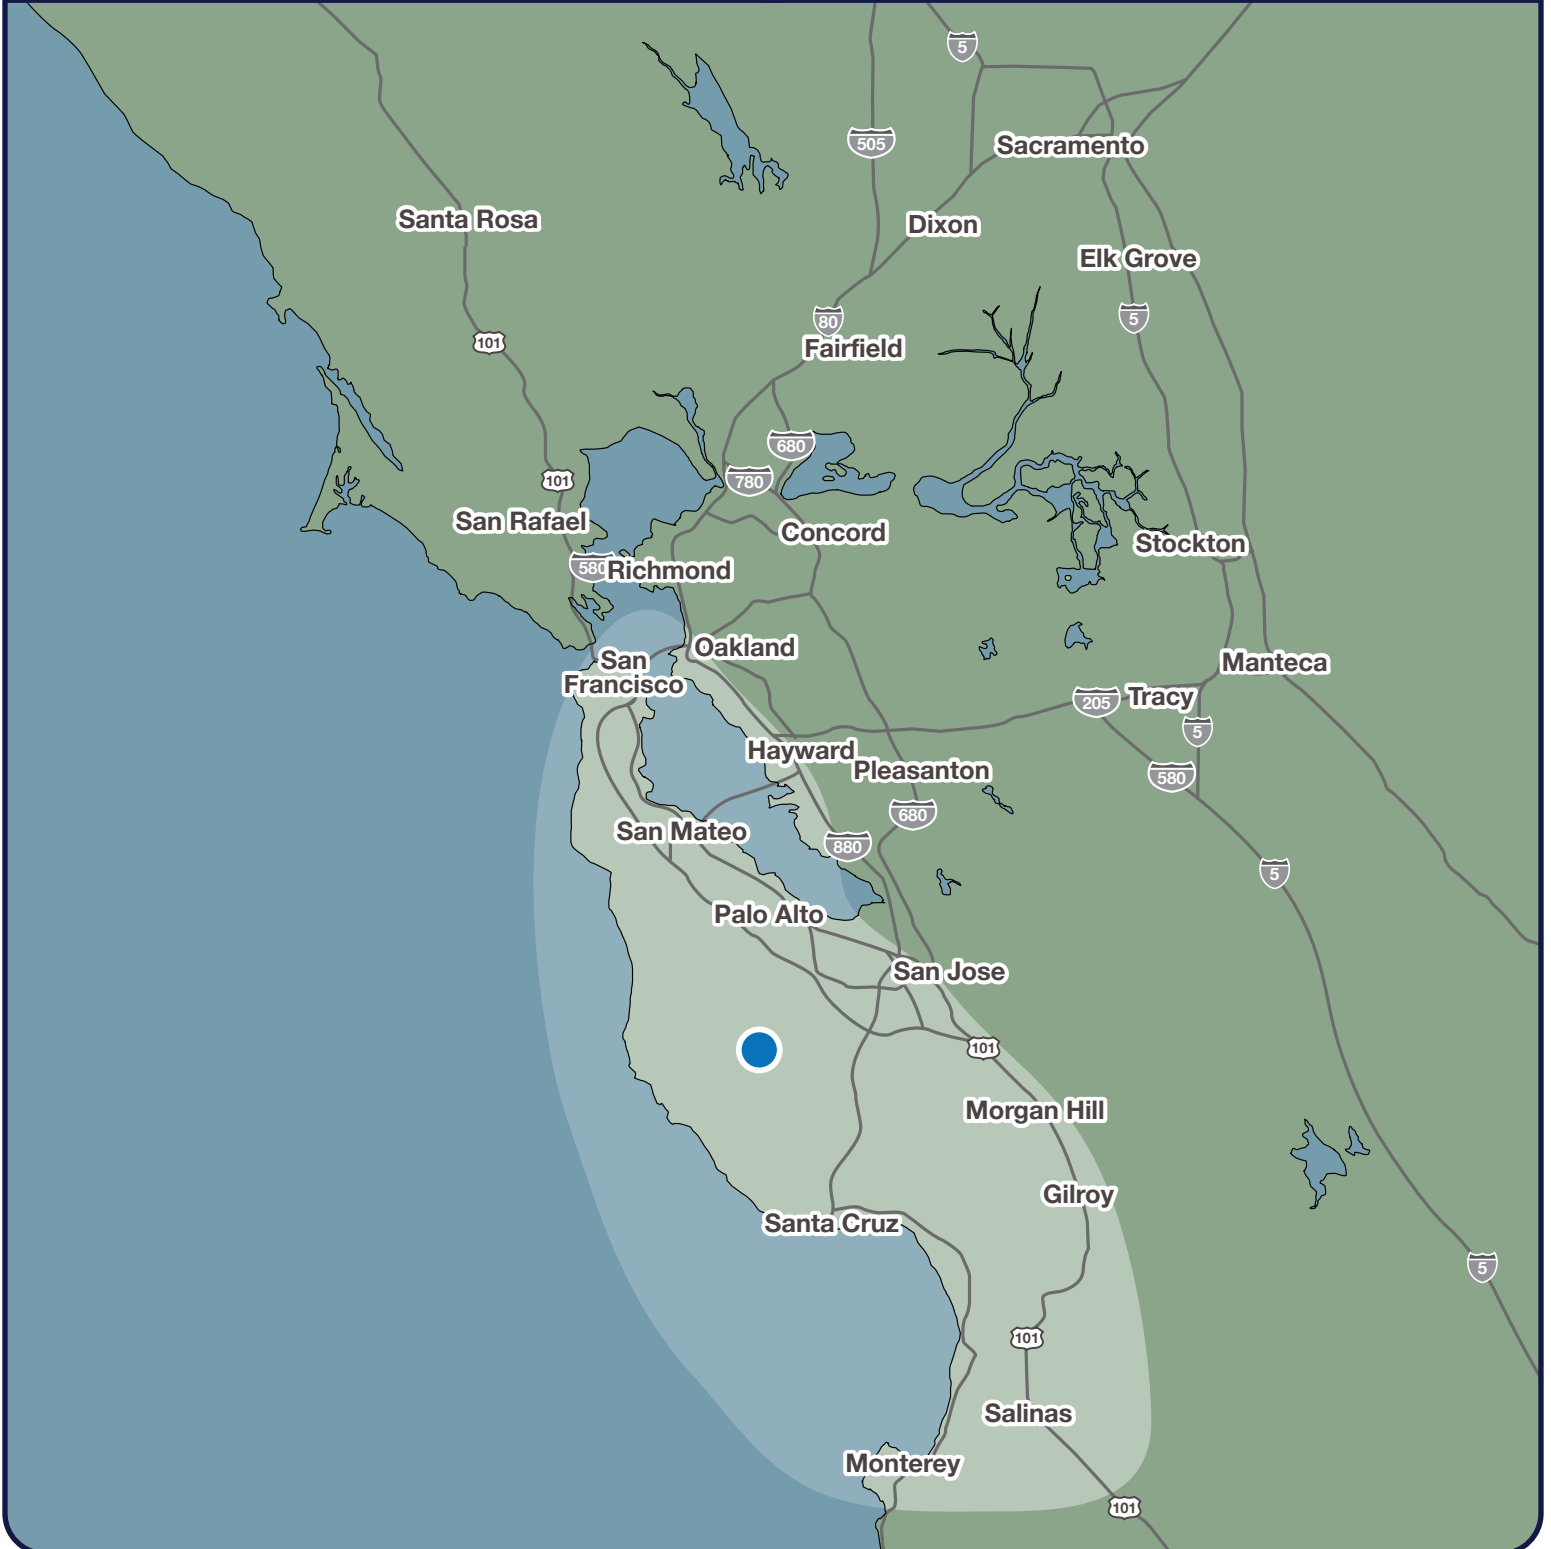

LawNet® is an all digital voice and data two-way radio network offering incredible signal quality and coverage throughout Northern California.

www.LawNet.us.com

LOMA PRIETA CAPACITY PLUS SITE

Note - Map is approximate service area. Actual service area may vary due to subscriber equipment used, terrain and atmospheric conditions.