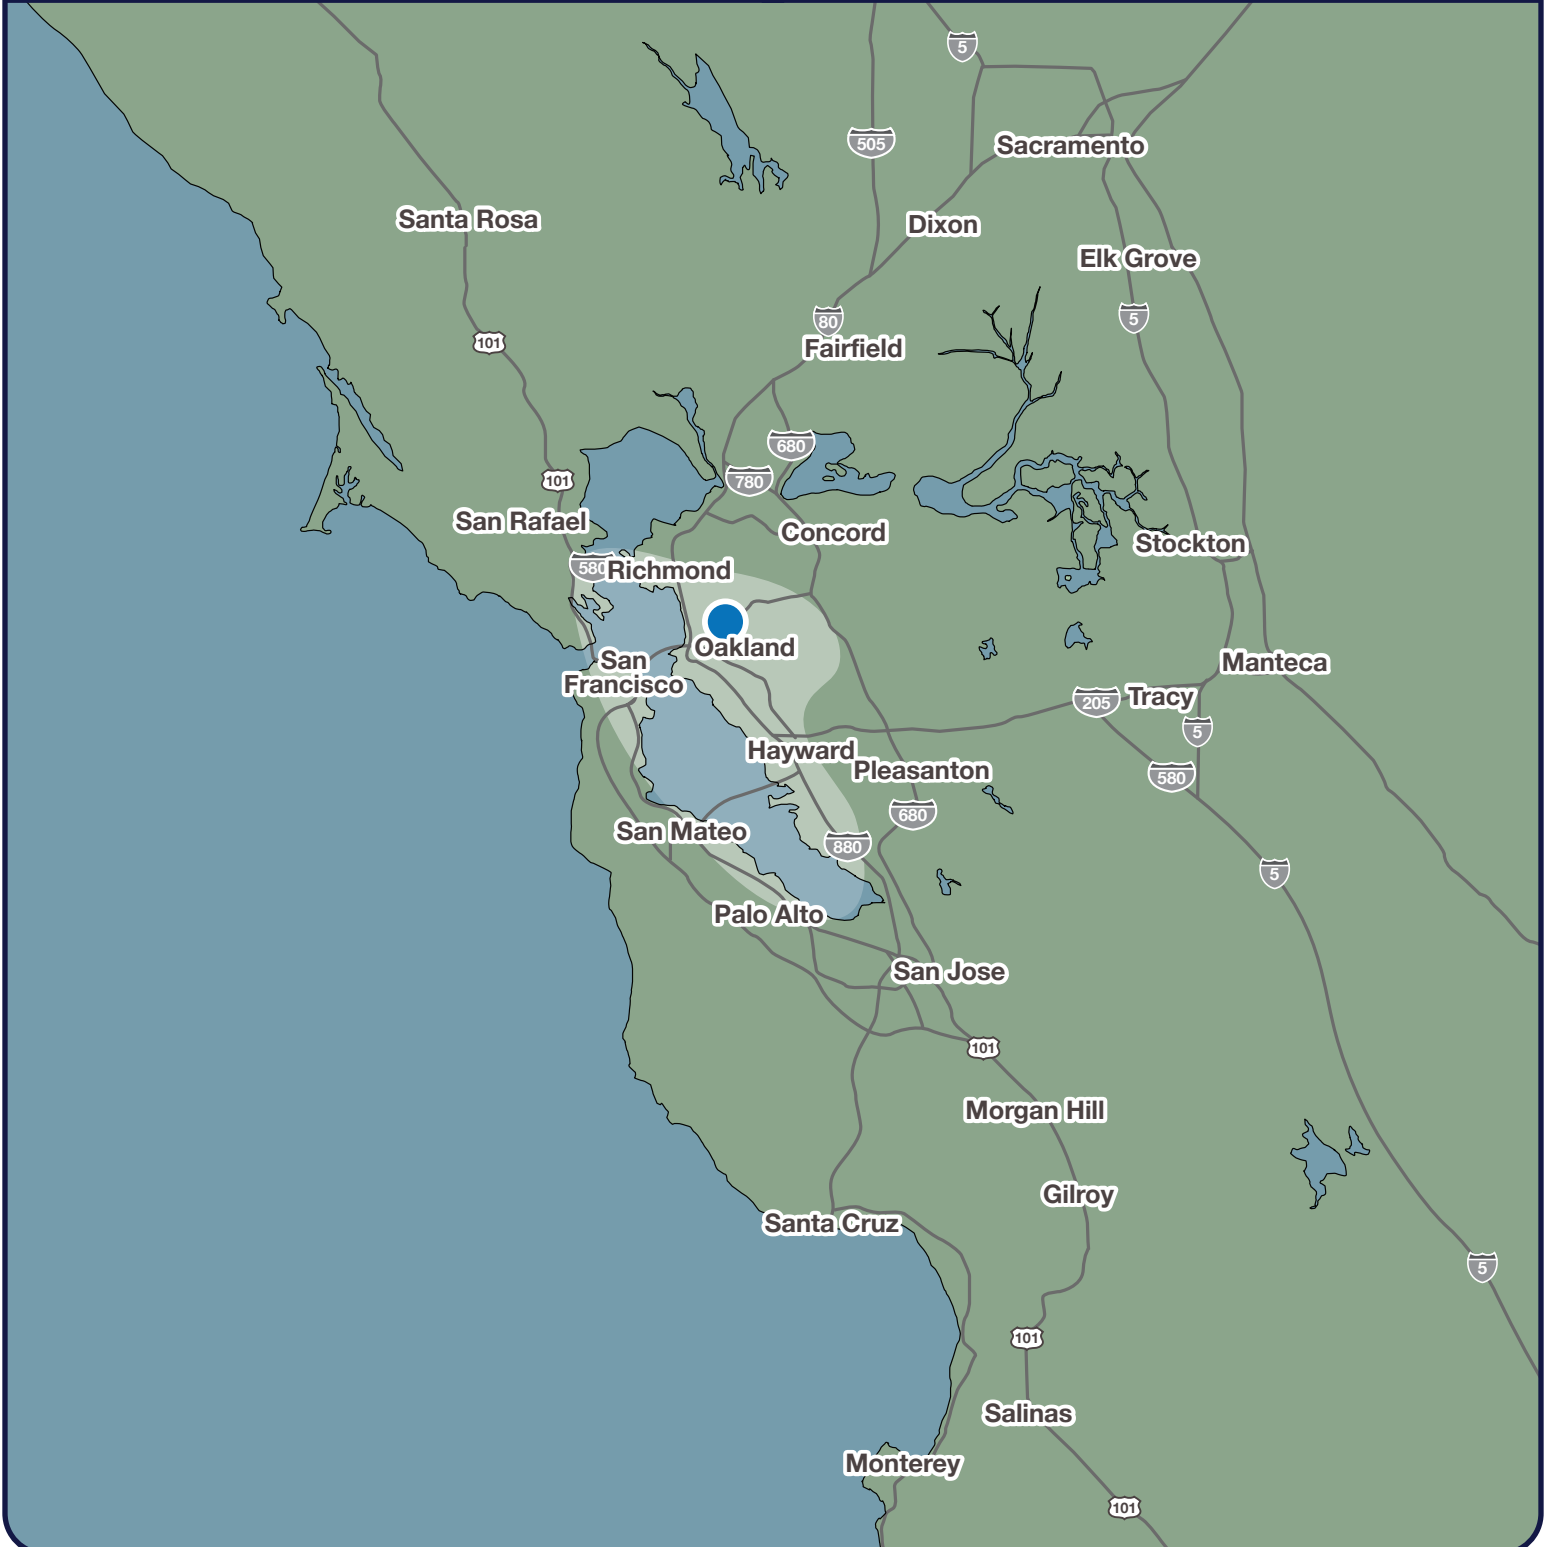

LawNet® is an all digital voice and data two-way radio network offering incredible signal quality and coverage throughout Northern California.

www.LawNet.us.com

GRIZZLY PEAK CAPACITY PLUS SITE

Note - Map is approximate service area. Actual service area may vary due to subscriber equipment used, terrain and atmospheric conditions.